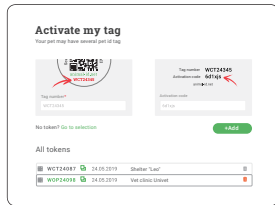

QR CODE PET ID TAG by Animal ID

INSTRUCTIONS FOR USE

Do not lose your friends!

Activate Animal ID QR tag

If your pet has **NOT BEEN REGISTERED** on **animal-id.net**

Go to **animal-id.net** and click

Press

button and enter the **tag number and activation code** into the relevant text fields

Enter **information** about you as an owner and your pet

Receive **confirmation** email

If your pet has **IS REGISTERED** on **animal-id.net**

Login to your **pet's profile**

Press **"Activate my tag"** in the profile

Enter **tag number and activation code**

Provide your pet with maximum security

Choose a Premium Subscription

Instant sms alerts about the scanning of your pet's Animal ID tag

Detailed information about the phone from which the QR code is scanned