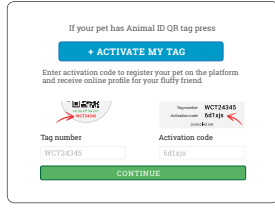

QR CODE PET ID TAG by Animal ID

INSTRUCTIONS FOR USE

Do not lose your friends!

Activate Animal ID QR tag

If your pet has **NOT BEEN REGISTERED** on **animal-id.net**

Go to **animal-id.net** and click

Press

button and enter the **tag number and activation code** into the relevant text fields

Enter **information** about you as an owner and your pet

Receive **confirmation** email

If your pet has **IS REGISTERED** on **animal-id.net**

Login to your **pet's profile**

Press **"Activate my tag"** in the profile

Enter **tag number and activation code**

Provide your pet with maximum security

Choose a Premium Subscription

Instant sms alerts about the scanning of your pet's Animal ID tag

Detailed information about the phone from which the QR code is scanned