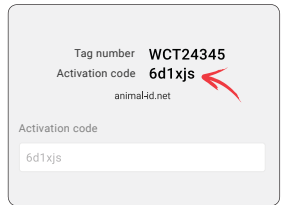

QR CODE PET ID TAG by Animal ID

INSTRUCTIONS FOR USE

Do not lose your friends!

Activate Animal ID QR tag

If your pet has **NOT BEEN REGISTERED** on **animal-id.net**

Go to **animal-id.net** and click

Press

button and enter the **tag number and activation code** into the relevant text fields

Enter **information** about you as an owner and your pet

Receive **confirmation** email

If your pet has **IS REGISTERED** on **animal-id.net**

Login to your **pet's profile**

Press **"Activate my tag"** in the profile

Enter **tag number and activation code**

Provide your pet with maximum security

Choose a Premium Subscription

Instant sms alerts about the scanning of your pet's Animal ID tag

Detailed information about the phone from which the QR code is scanned